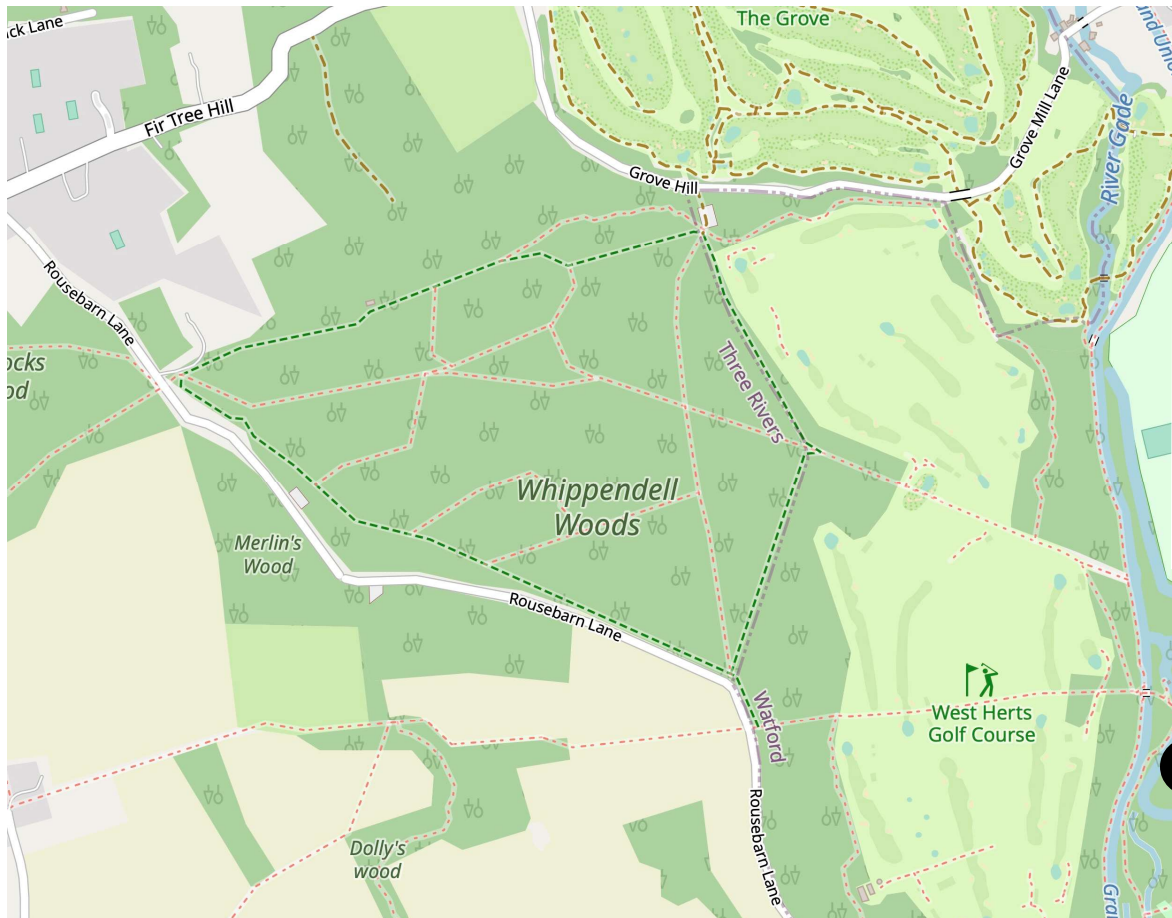

U13 Girl's & Boy's Course

Girl's Start: 12:00 **Boy's Start:** 12:15

Distance: 3,000 Meters

Route: ST - A - B - FN - ST - A - B - FN

Key:

(ST) Start   **(A)** Marshall/
check point

(FN) Finish   **—** Route

←————→ Approx 500m

Chiltern Cross Country League

Round 4: Cassiobury Park Watford

January 13th 2024