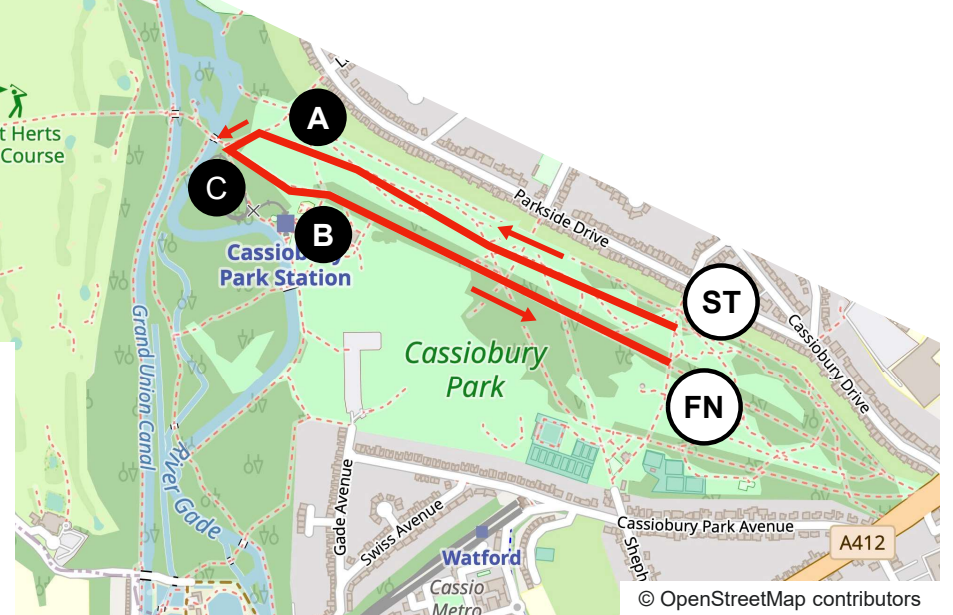

© OpenStreetMap contributors