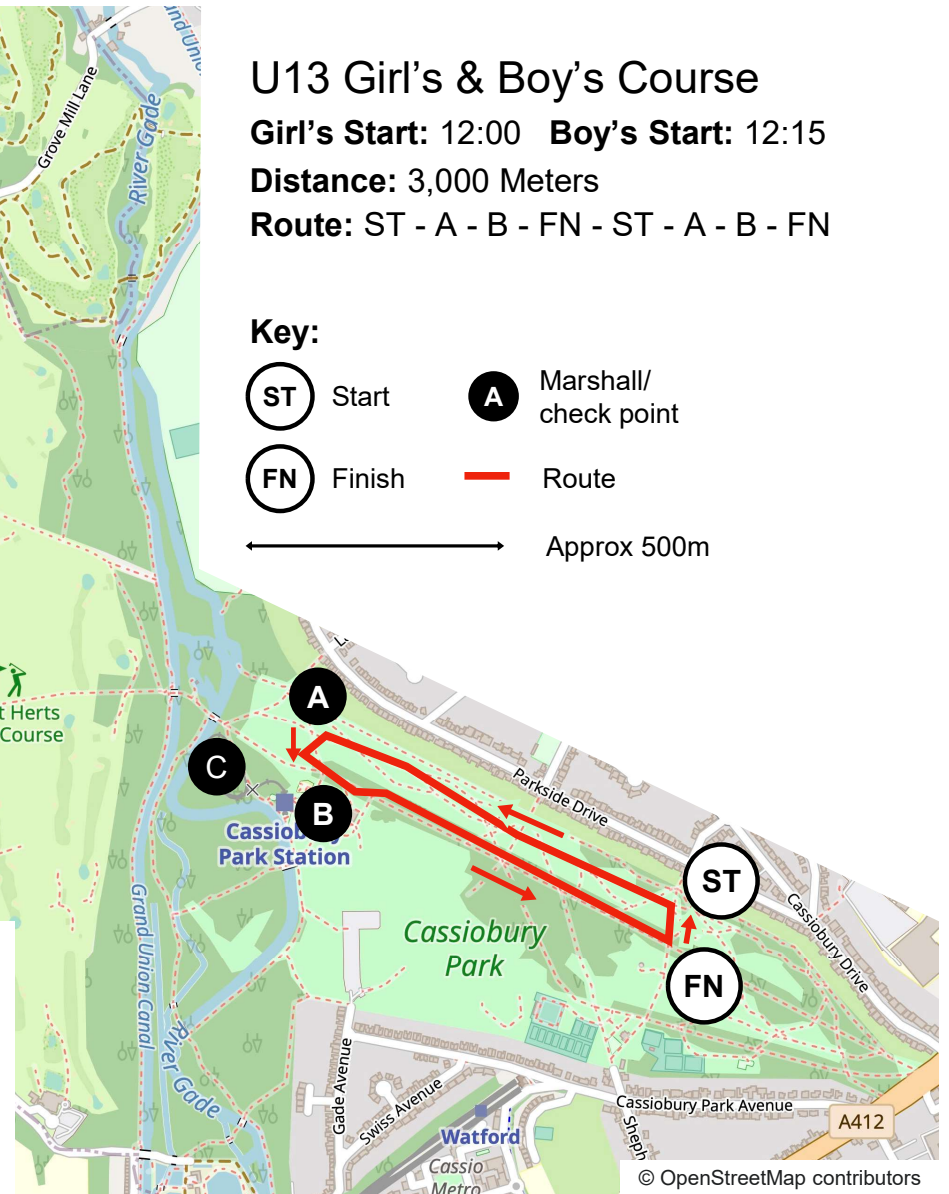

© OpenStreetMap contributors