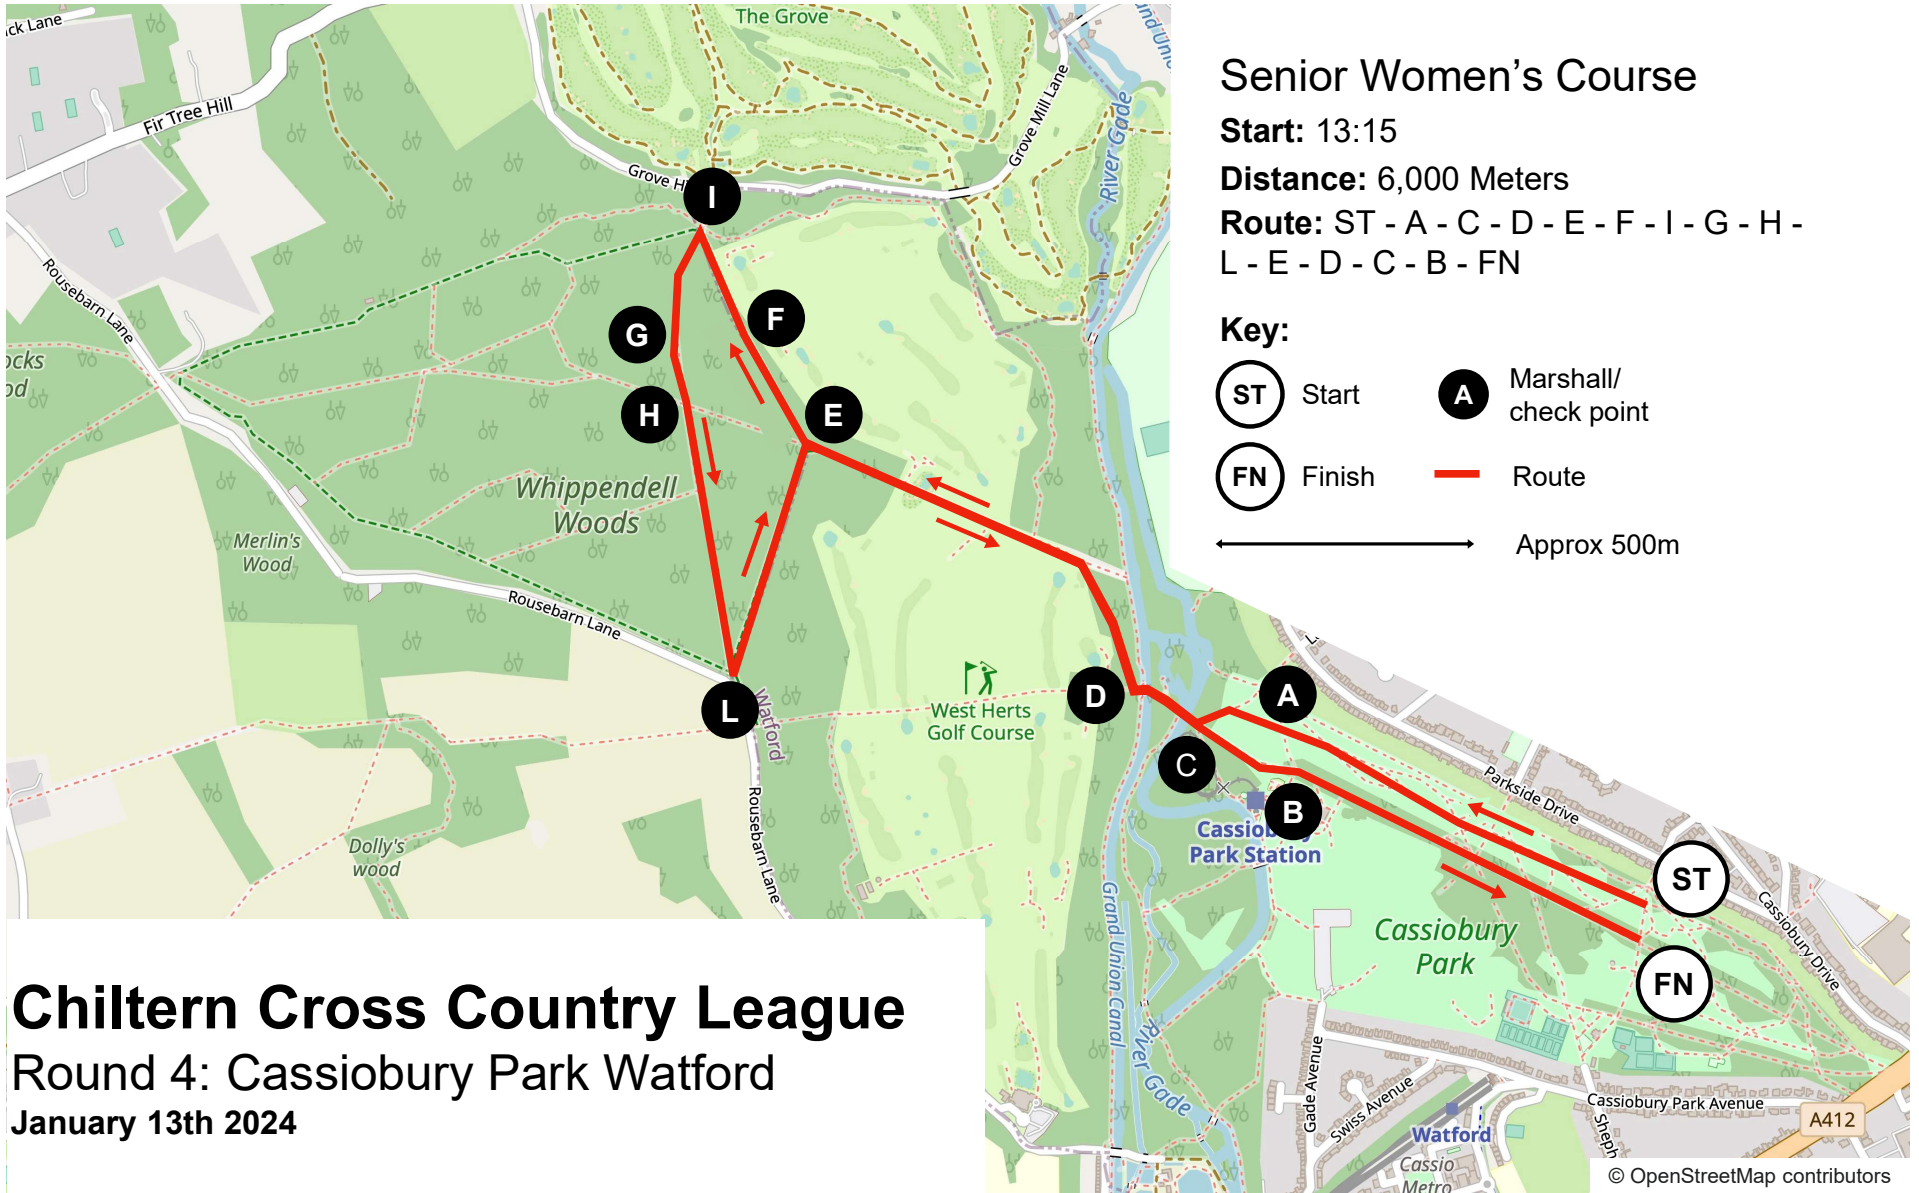

# Chiltern Cross Country League

Round 4: Cassiobury Park Watford

January 13th 2024

© OpenStreetMap contributors

# U17 & U20 Women's Course

**Start:** 13:00

**Distance:** 5,000 Meters

**Route:** ST - A - C - D - E - F - I - G - H - E - D - C - B - FN

**Key:**

- ST Start
- A Marshall/ check point
- FN Finish
- Route
- Approx 500m

**Chiltern Cross Country League**  
 Round 4: Cassiobury Park Watford  
 January 13th 2024

© OpenStreetMap contributors

**Chiltern Cross Country League**  
 Round 4: Cassiobury Park Watford  
 January 13th 2024

## Senior Men's Course

**Start:** 14:00

**Distance:** 10,000 Meters

**Route:** ST - A - C - D - E - F - I - J - K - L - E - F - I - J - K - L - E - D - C - B - FN