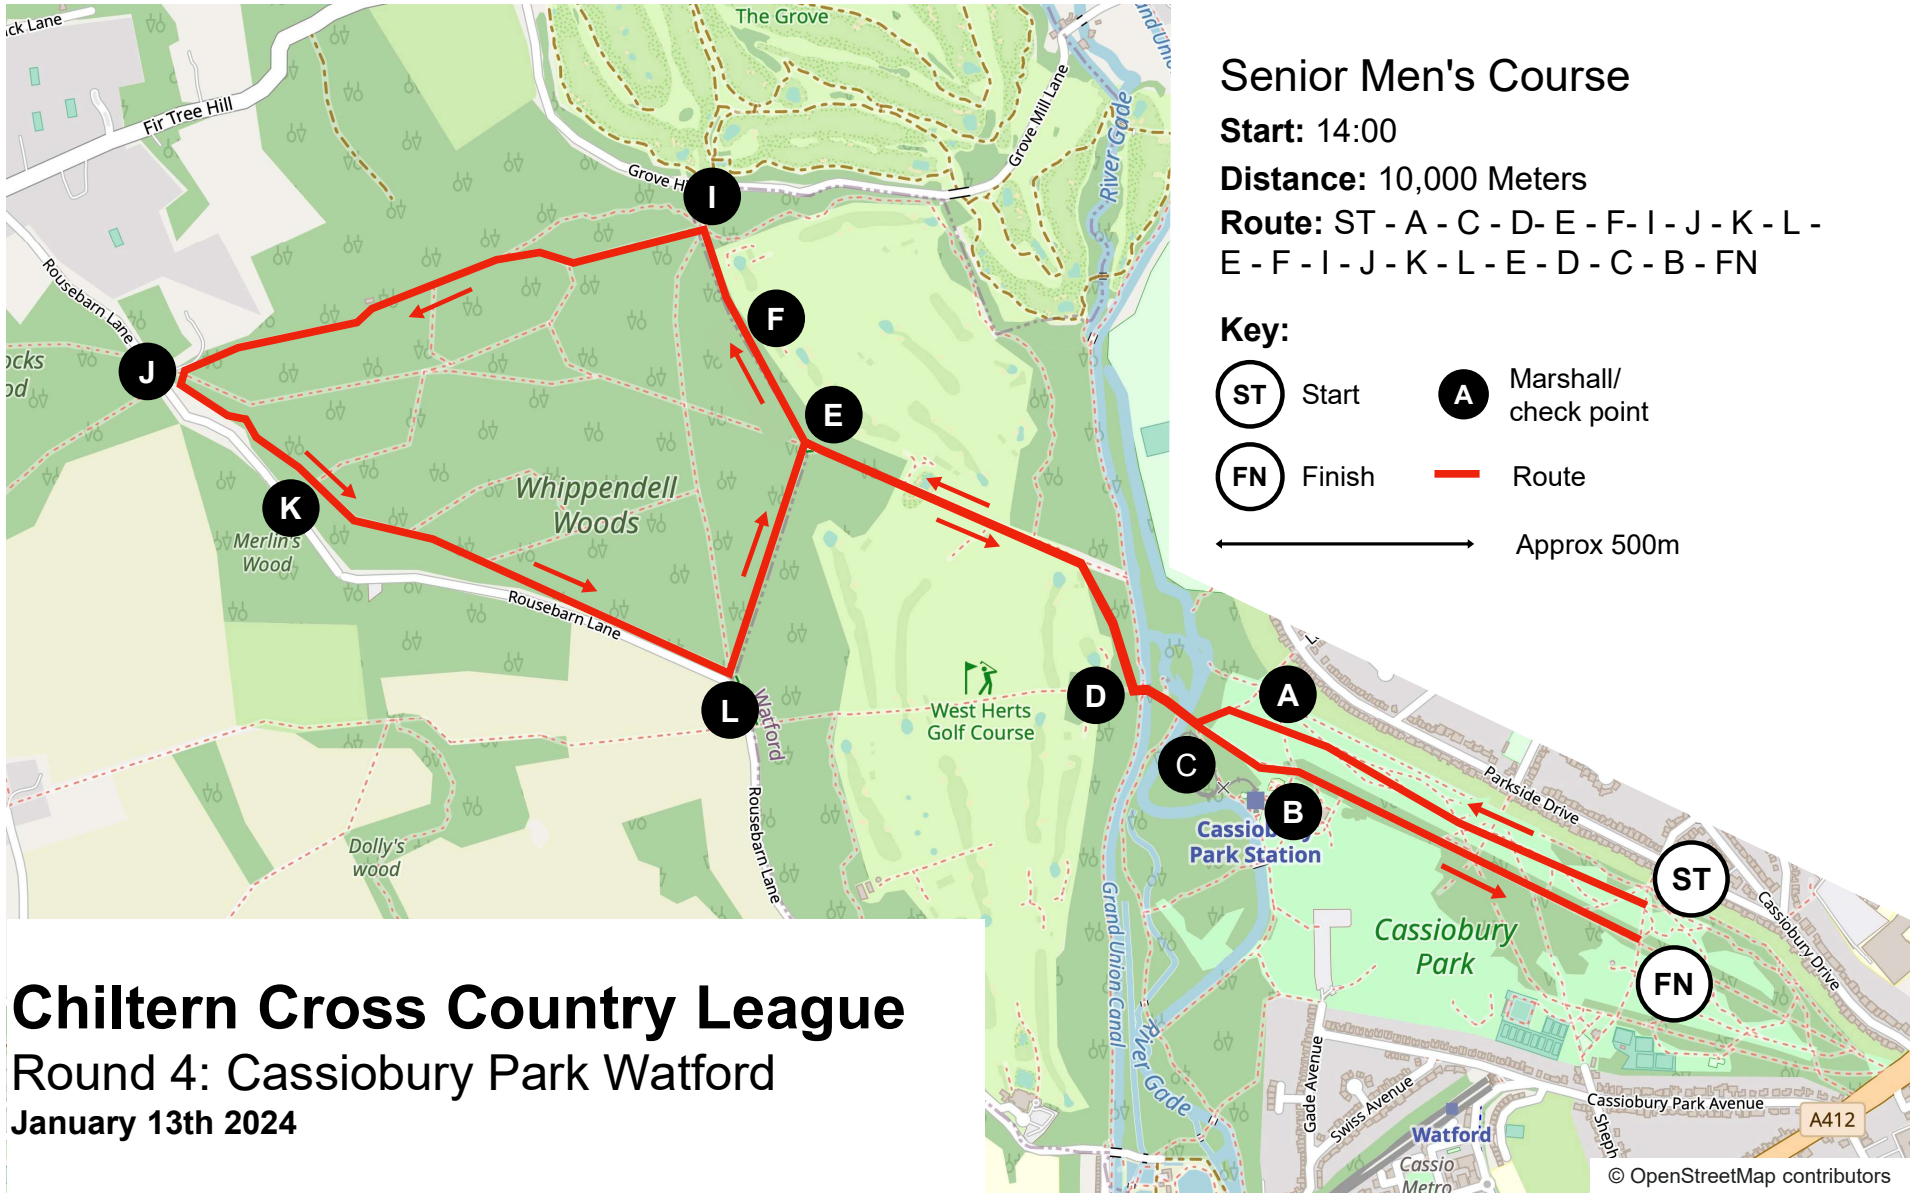

# U17 & U20 Women's Course

**Start:** 13:00

**Distance:** 5,000 Meters

**Route:** ST - A - C - D - E - F - I - G - H - E - D - C - B - FN

**Key:**

- ST Start
- A Marshall/ check point
- FN Finish
- Route
- Approx 500m

**Chiltern Cross Country League**  
 Round 4: Cassiobury Park Watford  
 January 13th 2024

© OpenStreetMap contributors

**Chiltern Cross Country League**  
 Round 4: Cassiobury Park Watford  
 January 13th 2024

© OpenStreetMap contributors

**Chiltern Cross Country League**  
 Round 4: Cassiobury Park Watford  
 January 13th 2024

© OpenStreetMap contributors

## Senior Men's Course

**Start:** 14:00

**Distance:** 10,000 Meters

**Route:** ST - A - C - D - E - F - I - J - K - L - E - F - I - J - K - L - E - D - C - B - FN