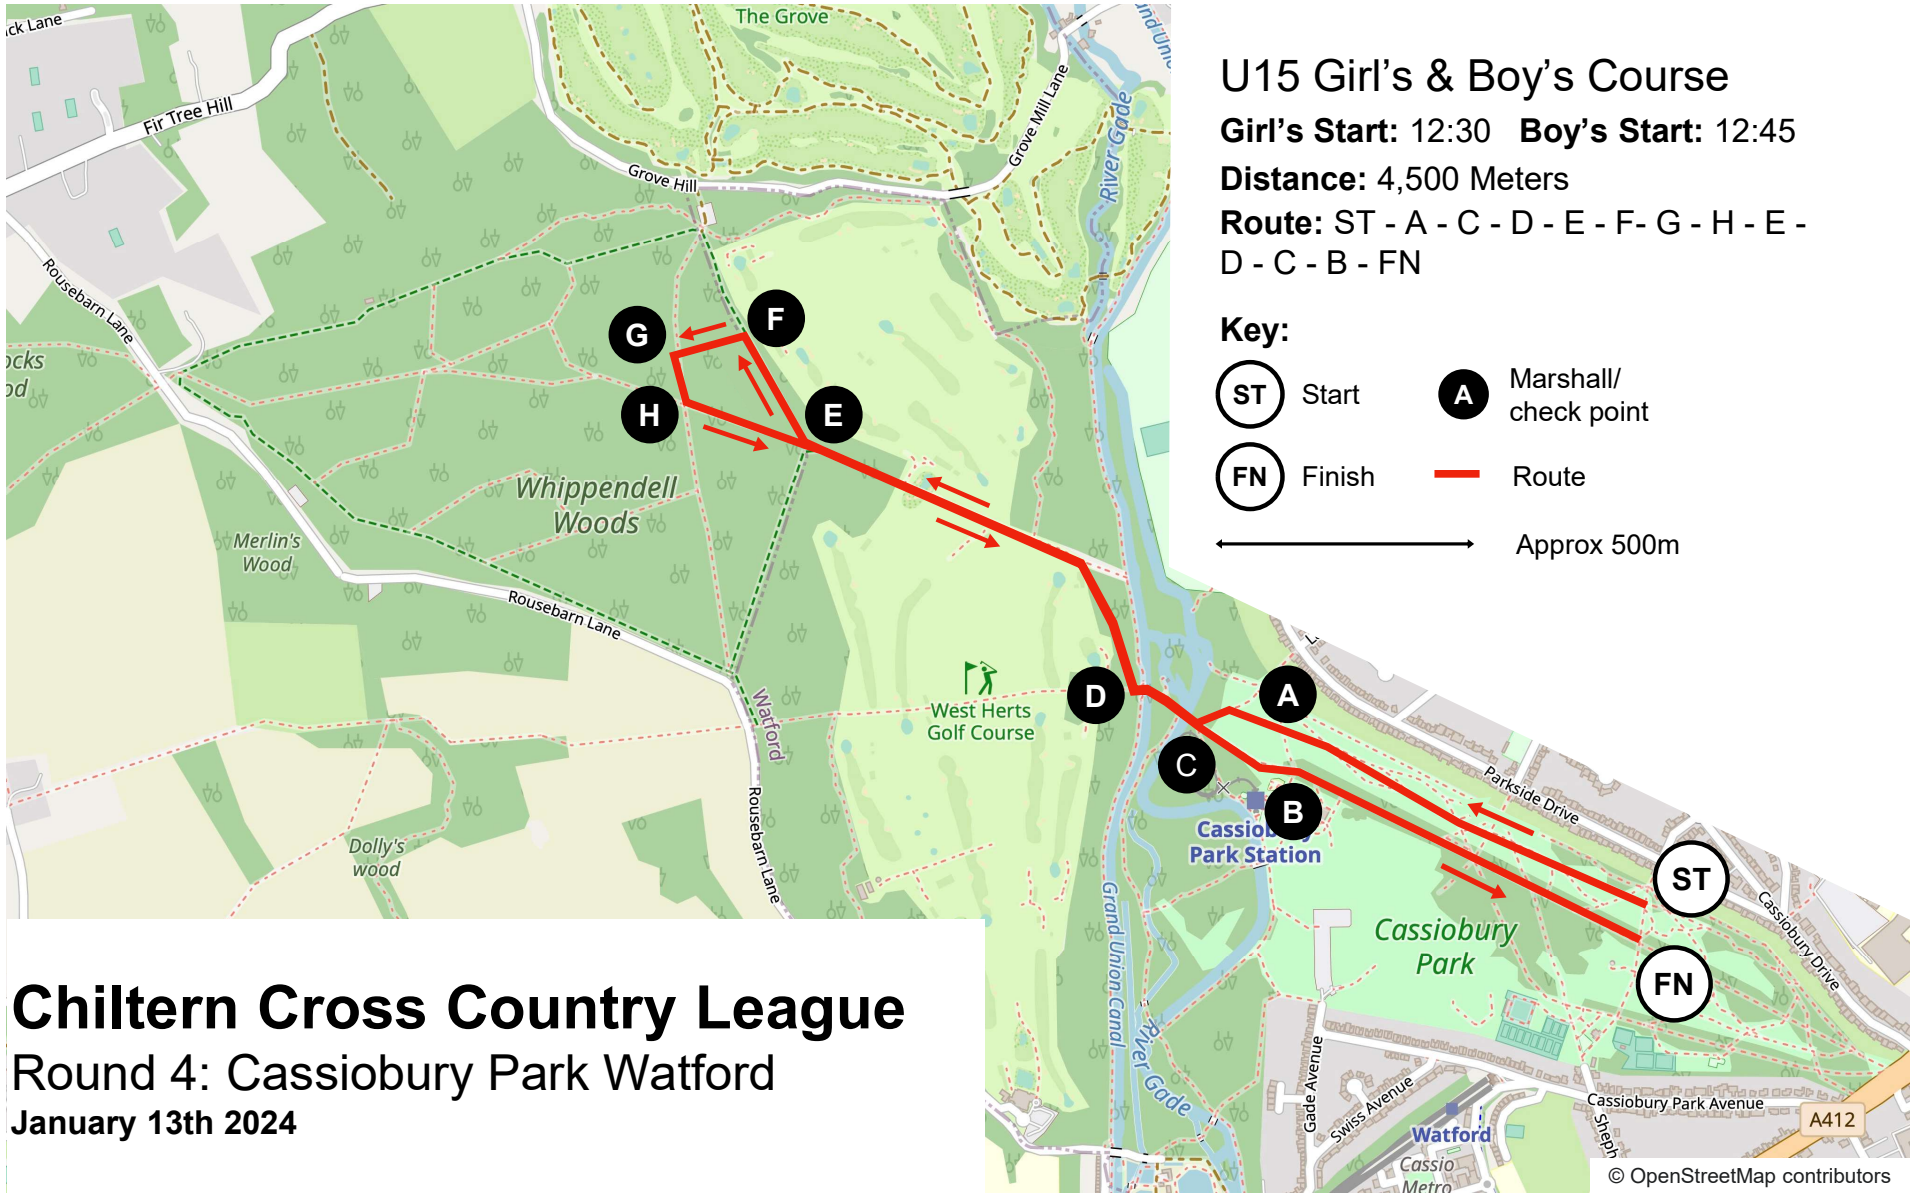

### Key:

**(ST)** Start      **(A)** Marshall/  
check point

**(FN)** Finish      **—** Route

←————→ Approx 500m

# Chiltern Cross Country League

Round 4: Cassiobury Park Watford

January 13th 2024

© OpenStreetMap contributors

### Key:

- ST Start
- A Marshall/ check point
- FN Finish
- Route
- Approx 500m

# U17 & U20 Women's Course

**Start:** 13:00

**Distance:** 5,000 Meters

**Route:** ST - A - C - D - E - F - I - G - H - E - D - C - B - FN

**Key:**

- ST Start
- A Marshall/ check point
- FN Finish
- Route
- Approx 500m