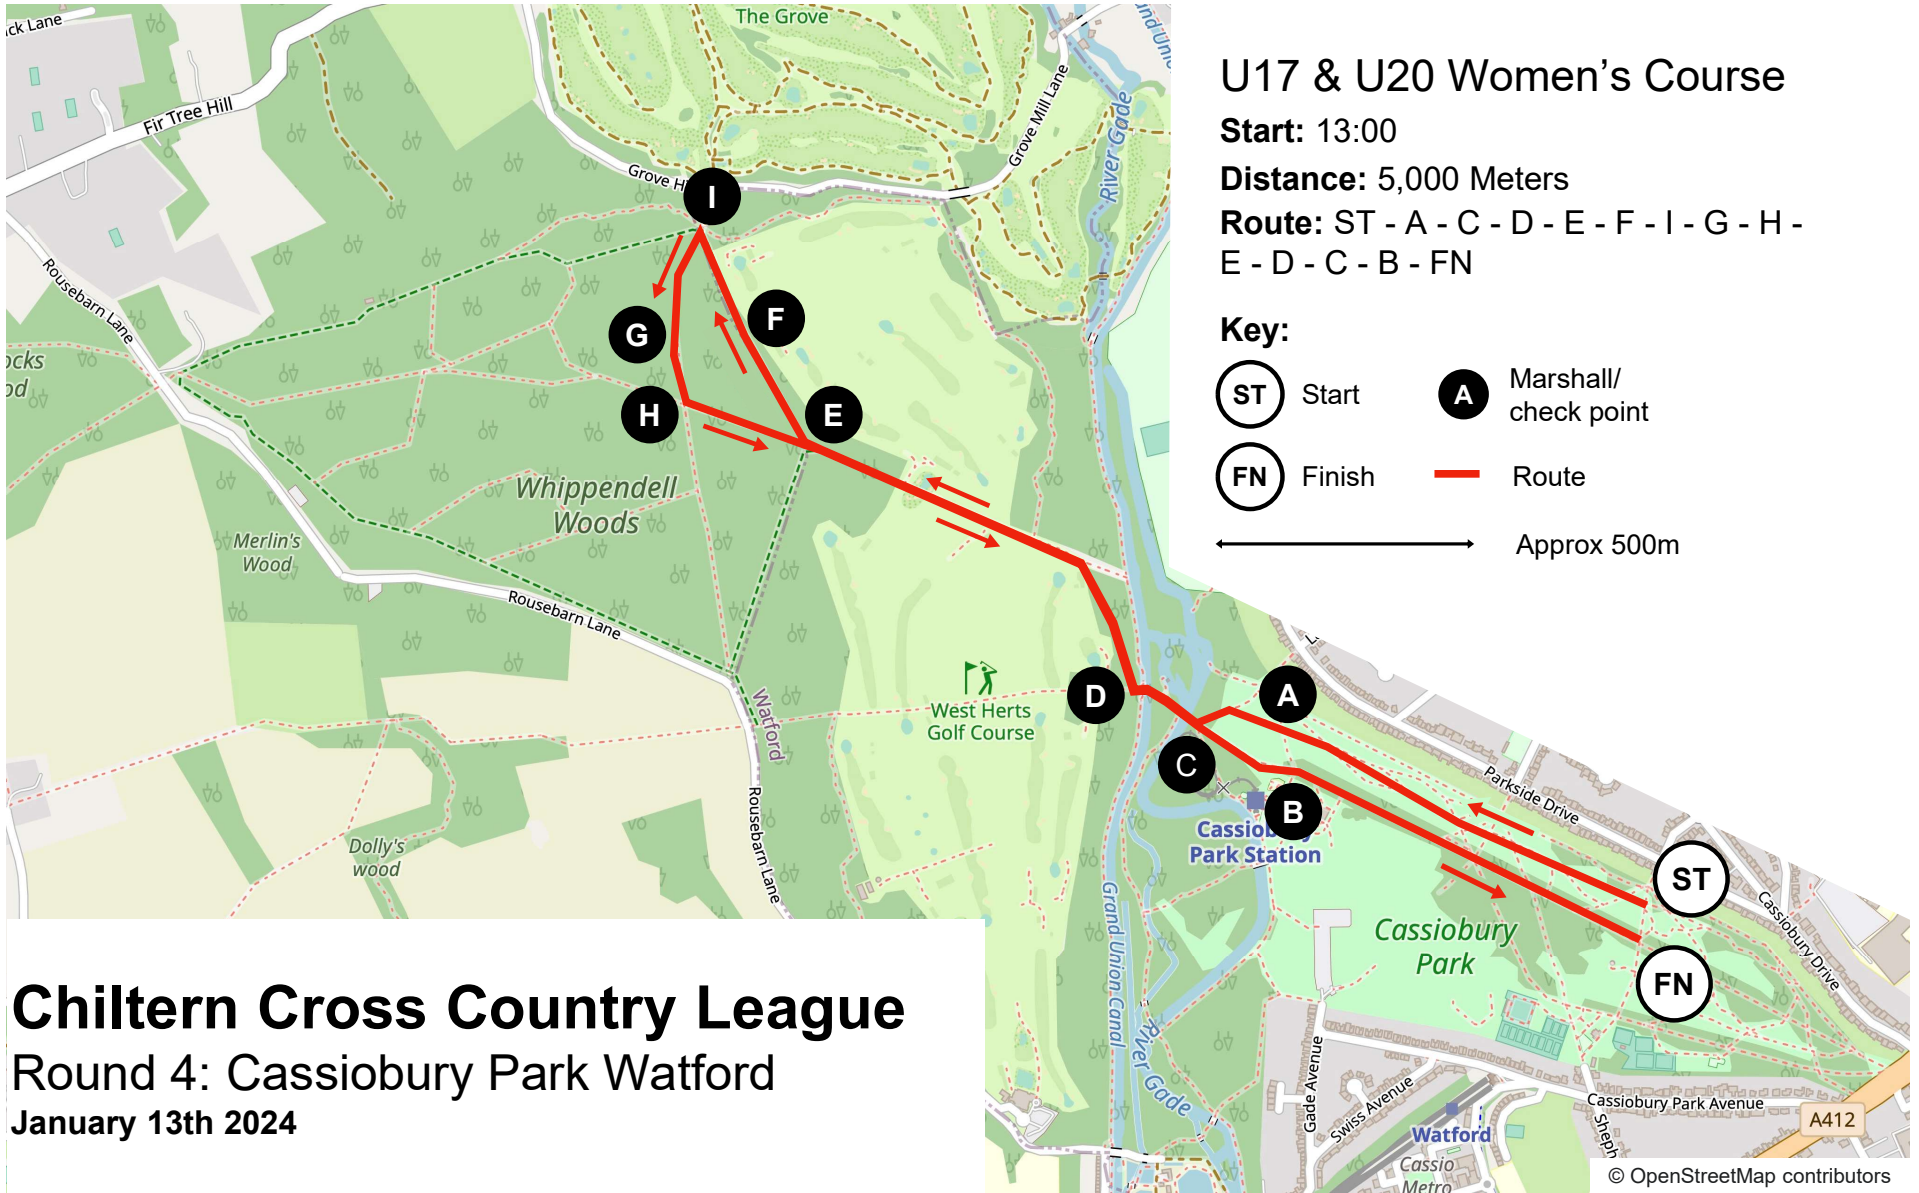

### Key:

- ST Start
- A Marshall/ check point
- FN Finish
- Route
- Approx 500m

# Chiltern Cross Country League

Round 4: Cassiobury Park Watford

January 13th 2024

© OpenStreetMap contributors

# U17 & U20 Women's Course

**Start:** 13:00

**Distance:** 5,000 Meters

**Route:** ST - A - C - D - E - F - I - G - H - E - D - C - B - FN

**Key:**

- ST Start
- A Marshall/ check point
- FN Finish
- Route
- Approx 500m