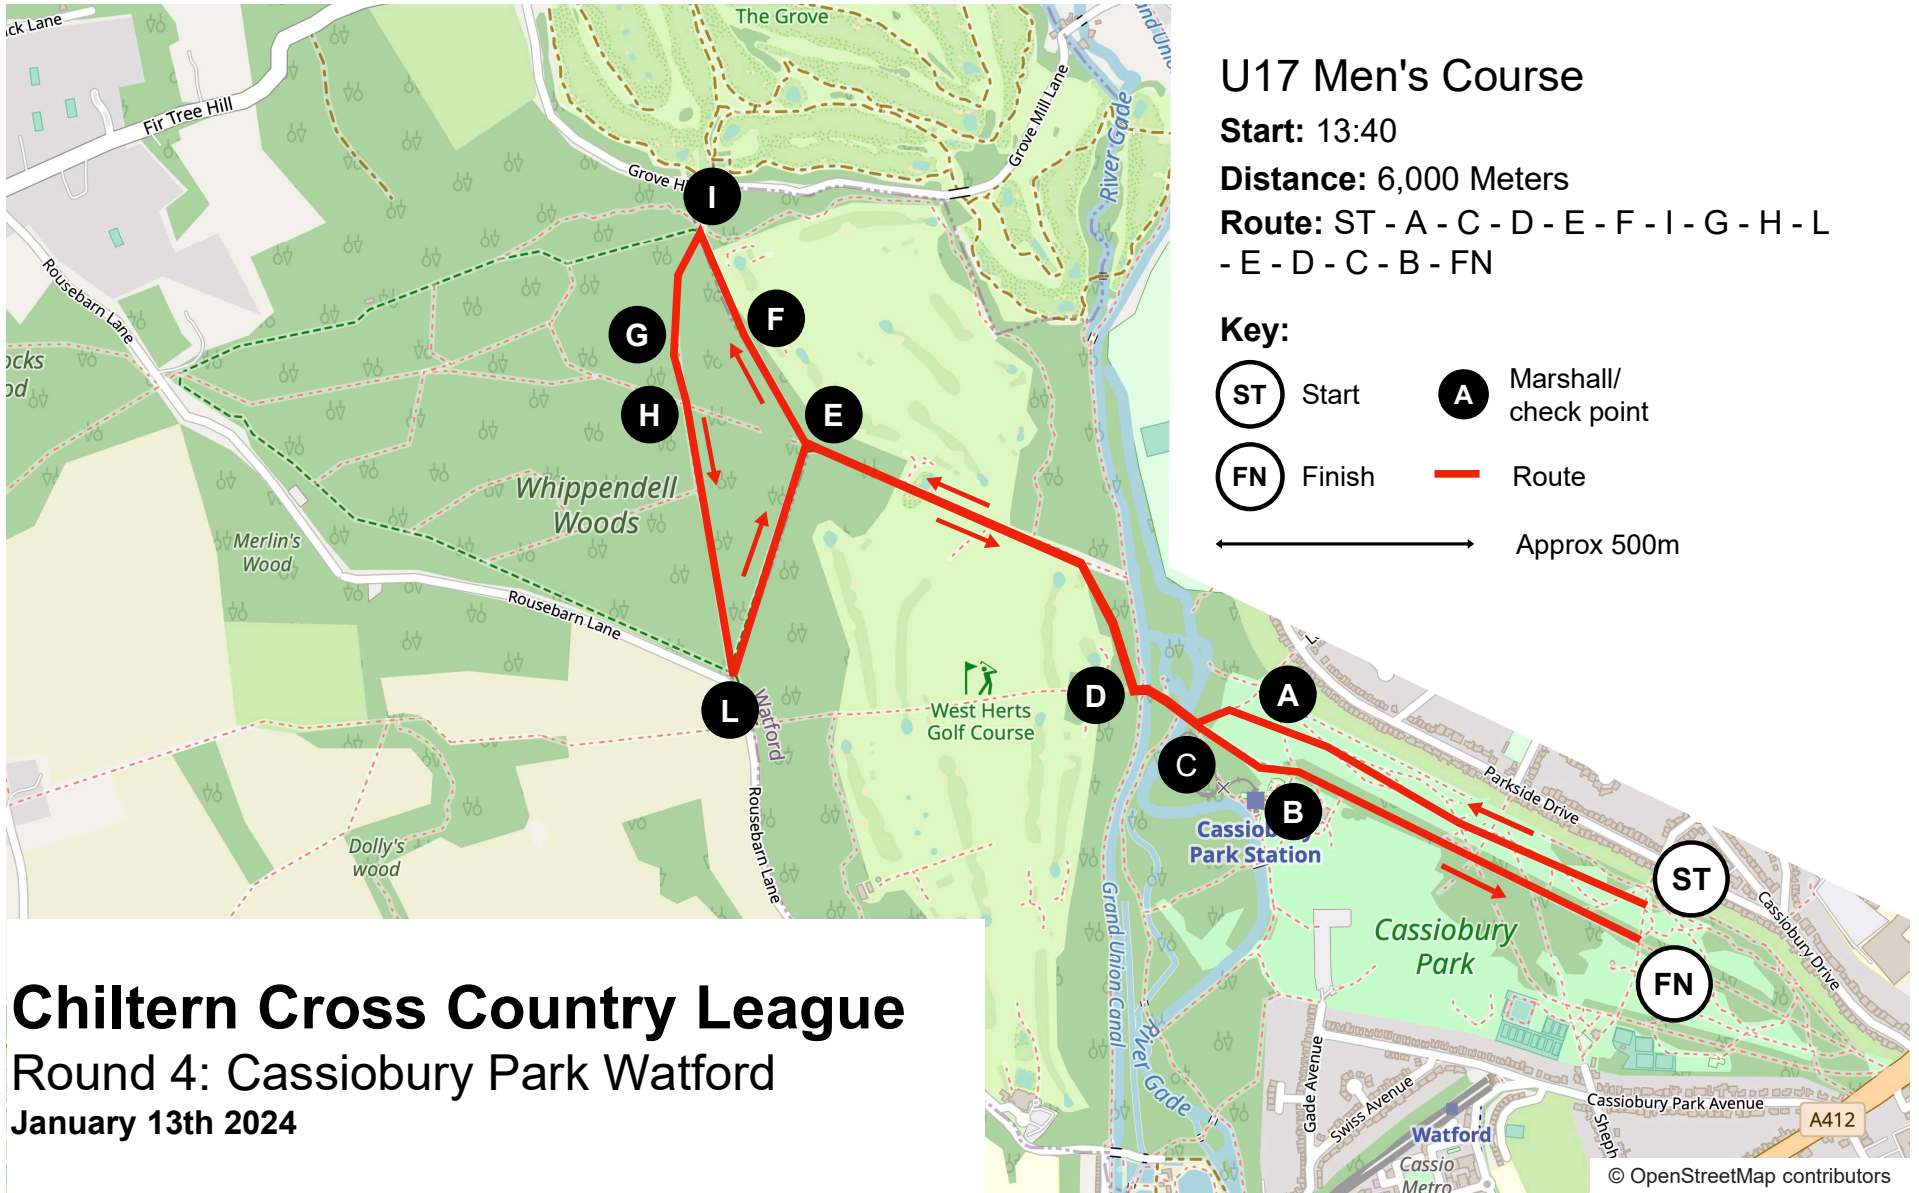

# Chiltern Cross Country League

Round 4: Cassiobury Park Watford

January 13th 2024

© OpenStreetMap contributors

# U17 & U20 Women's Course

**Start:** 13:00

**Distance:** 5,000 Meters

**Route:** ST - A - C - D - E - F - I - G - H - E - D - C - B - FN

**Key:**

- ST Start
- A Marshall/ check point
- FN Finish
- Route
- Approx 500m

**Chiltern Cross Country League**  
 Round 4: Cassiobury Park Watford  
 January 13th 2024

© OpenStreetMap contributors

**Chiltern Cross Country League**  
 Round 4: Cassiobury Park Watford  
 January 13th 2024

© OpenStreetMap contributors

**Chiltern Cross Country League**  
 Round 4: Cassiobury Park Watford  
 January 13th 2024

© OpenStreetMap contributors