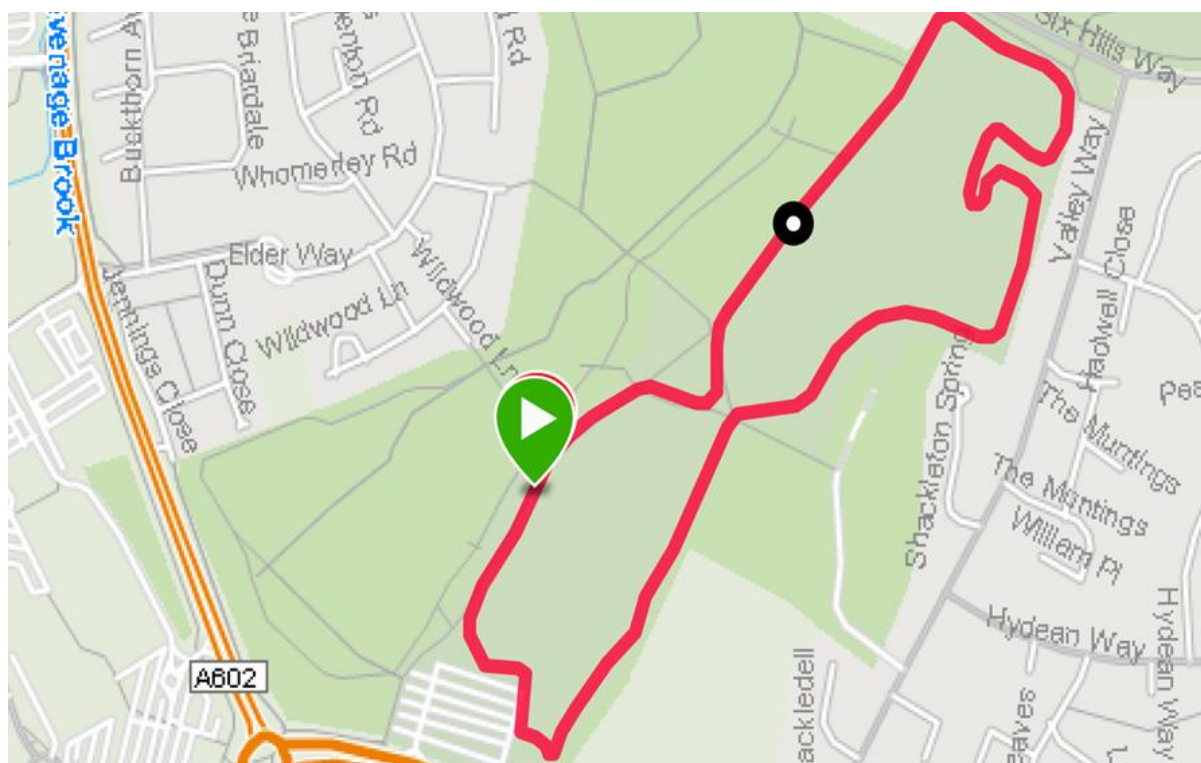

Course Map:

Additional Notes:

- Please be aware that wearing headphones is not permitted. Runners will be disqualified.
- Please be mindful that this is a public park and we therefore share it with many other users – specifically cyclists and dog walkers.
- First aid will be present. Please report any issues to the nearest marshal who will call the first aiders and they will come to you.
- Please do not run if you have any symptoms of Covid or have any injuries.