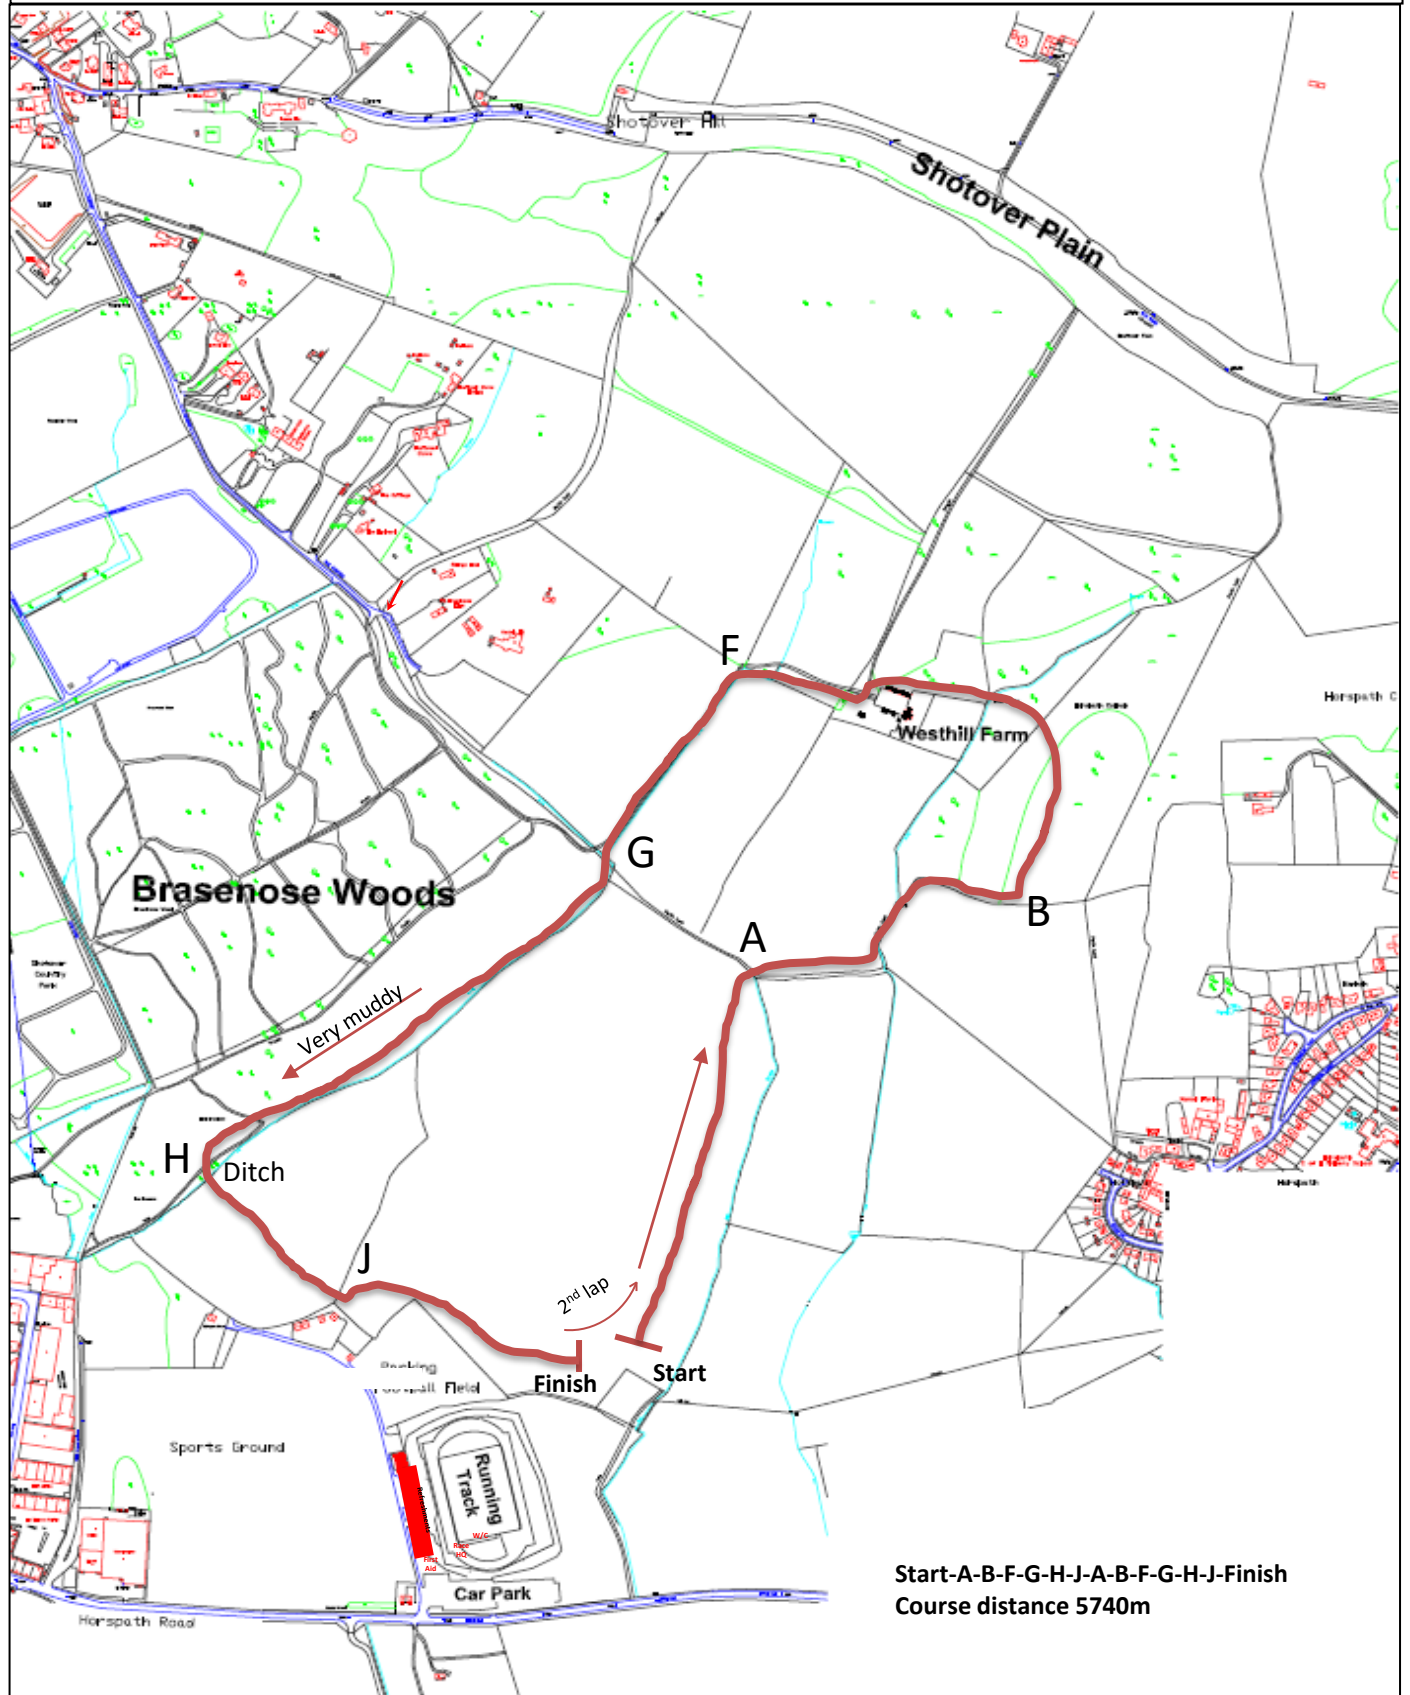

Chiltern League - February 10<sup>th</sup> 2024, Shotover Park  
Race 7 U17 & U20 Women at 13:00

Start-A-B-F-G-H-J-A-G-H-J-Finish  
Course distance 4720m

Chiltern League February 10<sup>th</sup> 2024, Shotover Park  
Race 8 Senior & Veteran Men at 13:30

Start-A-B-C-D-E-F-G-H-J-A-B-C-D-E-F-G-H-J-Finish  
Course distance 9120m

Chiltern League - February 10<sup>th</sup> 2024, Shotover Park  
Race 9 U17 Men at 14:30

Start-A-B-F-G-H-J-A-B-F-G-H-J-Finish  
Course distance 5740m

Chiltern League - February 10<sup>th</sup> 2024, Shotover Park  
Race 10 Senior & Veteran Women at 14:35

Start-A-B-F-G-H-J-A-B-F-G-H-J-Finish  
Course distance 5740m