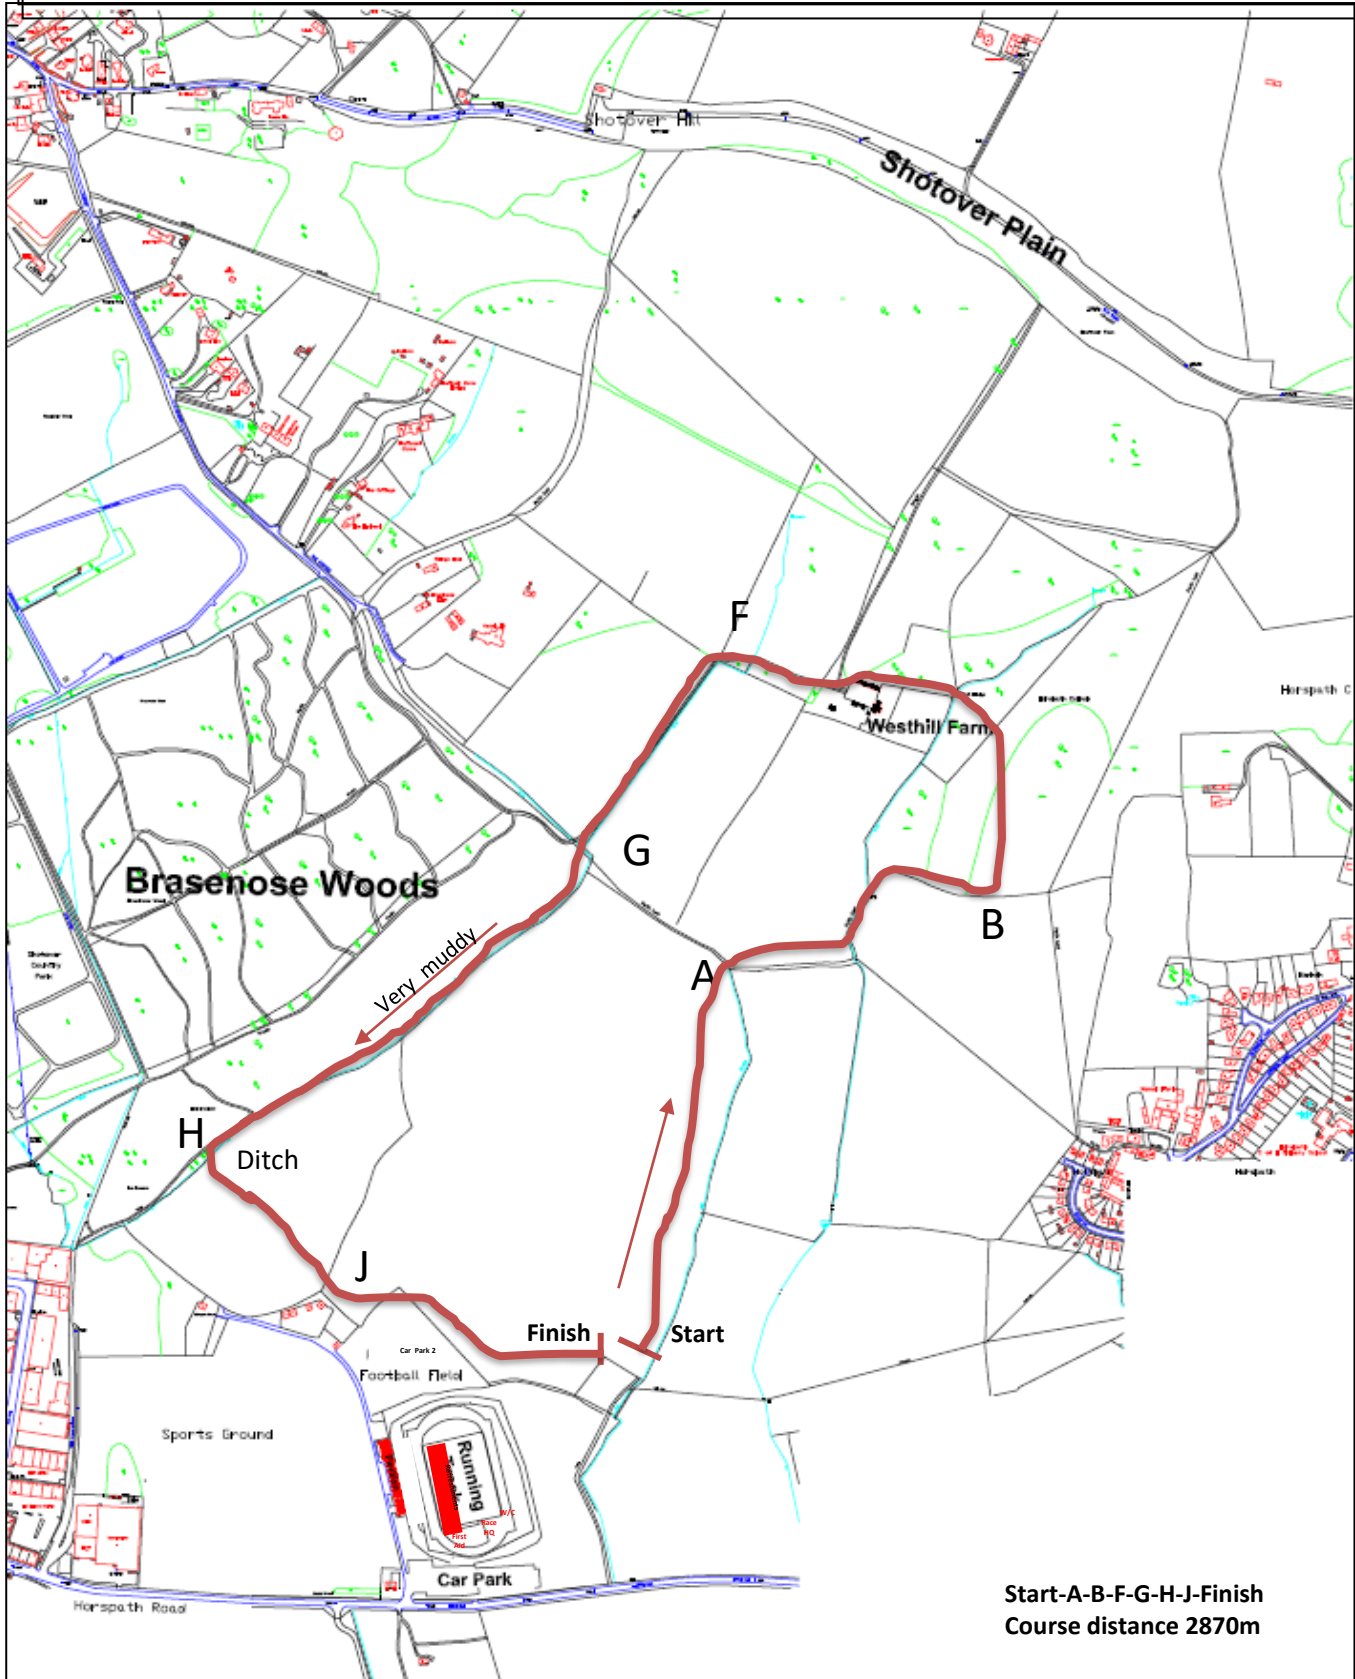

Chiltern League - February 10<sup>th</sup> 2024, Shotover Park

Race 1 U11 Girls at 11:30

Race 2 U11 Boys at 11:45

Start-A-G-H-J-Finish  
Course distance 1850m

Chiltern League - February 10<sup>th</sup> 2024, Shotover Park

Race 3 U13 Girls at 12:00

Race 4 U13 Boys at 12:15

Chiltern League – County Champs - January 7<sup>th</sup> 2024, Shotover Park

Race 5 U15 Girls at 12:30

Race 6 U15 Boys at 12:45

Start-A-G-H-J-A-G-H-J-Finish  
Course distance 3680m

Chiltern League - February 10<sup>th</sup> 2024, Shotover Park  
Race 7 U17 & U20 Women at 13:00

Start-A-B-F-G-H-J-A-G-H-J-Finish  
Course distance 4720m

Chiltern League February 10<sup>th</sup> 2024, Shotover Park  
Race 8 Senior & Veteran Men at 13:30

Chiltern League - February 10<sup>th</sup> 2024, Shotover Park  
Race 10 Senior & Veteran Women at 14:35

Start-A-B-F-G-H-J-A-B-F-G-H-J-Finish  
Course distance 5740m