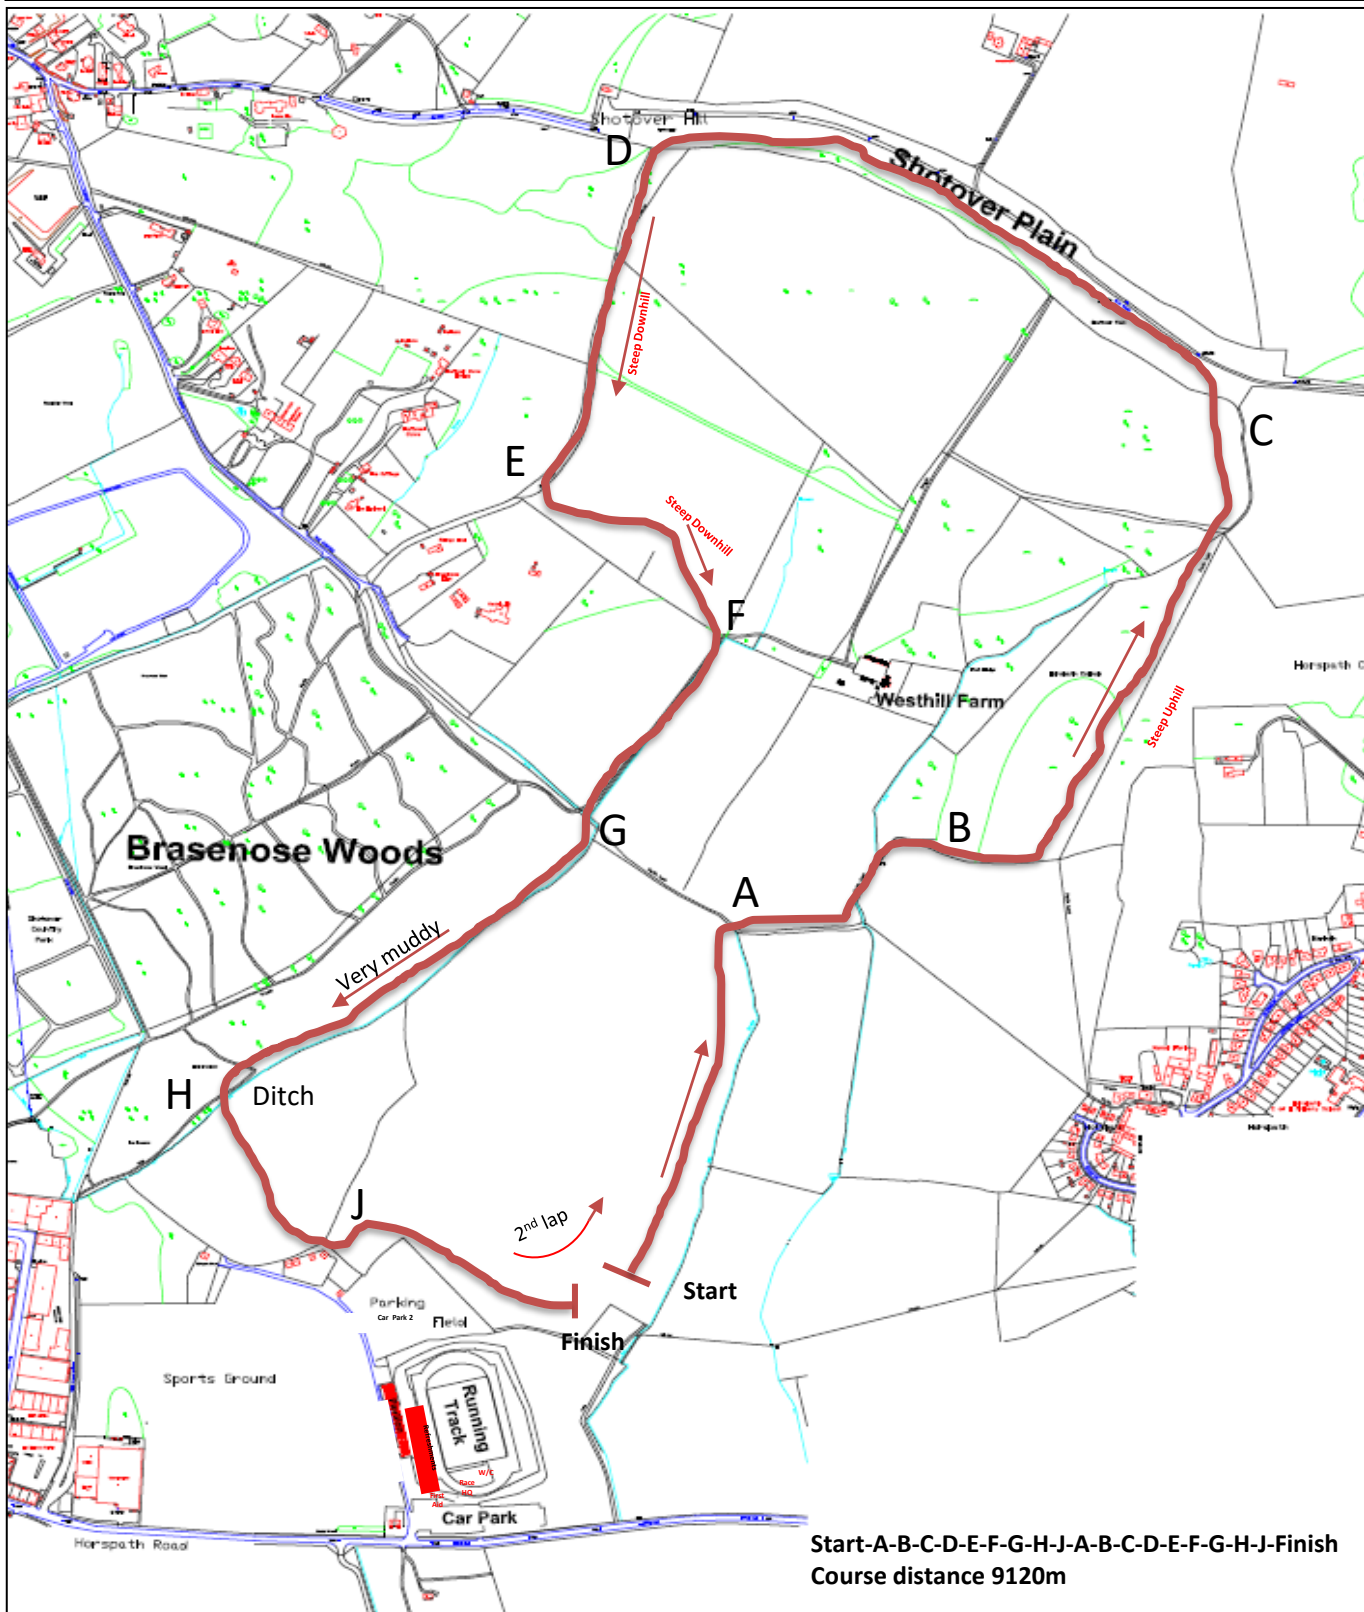

Chiltern League - February 10<sup>th</sup> 2024, Shotover Park

Race 1 U11 Girls at 11:30

Race 2 U11 Boys at 11:45

Start-A-G-H-J-Finish  
Course distance 1850m

Chiltern League - February 10<sup>th</sup> 2024, Shotover Park

Race 3 U13 Girls at 12:00

Race 4 U13 Boys at 12:15

Chiltern League – County Champs - January 7<sup>th</sup> 2024, Shotover Park

Race 5 U15 Girls at 12:30

Race 6 U15 Boys at 12:45

Start-A-G-H-J-A-G-H-J-Finish  
Course distance 3680m

Chiltern League - February 10<sup>th</sup> 2024, Shotover Park  
Race 7 U17 & U20 Women at 13:00

Start-A-B-F-G-H-J-A-G-H-J-Finish  
Course distance 4720m

Chiltern League February 10<sup>th</sup> 2024, Shotover Park  
Race 8 Senior & Veteran Men at 13:30

Chiltern League - February 10<sup>th</sup> 2024, Shotover Park  
Race 10 Senior & Veteran Women at 14:35

Start-A-B-F-G-H-J-A-B-F-G-H-J-Finish  
Course distance 5740m