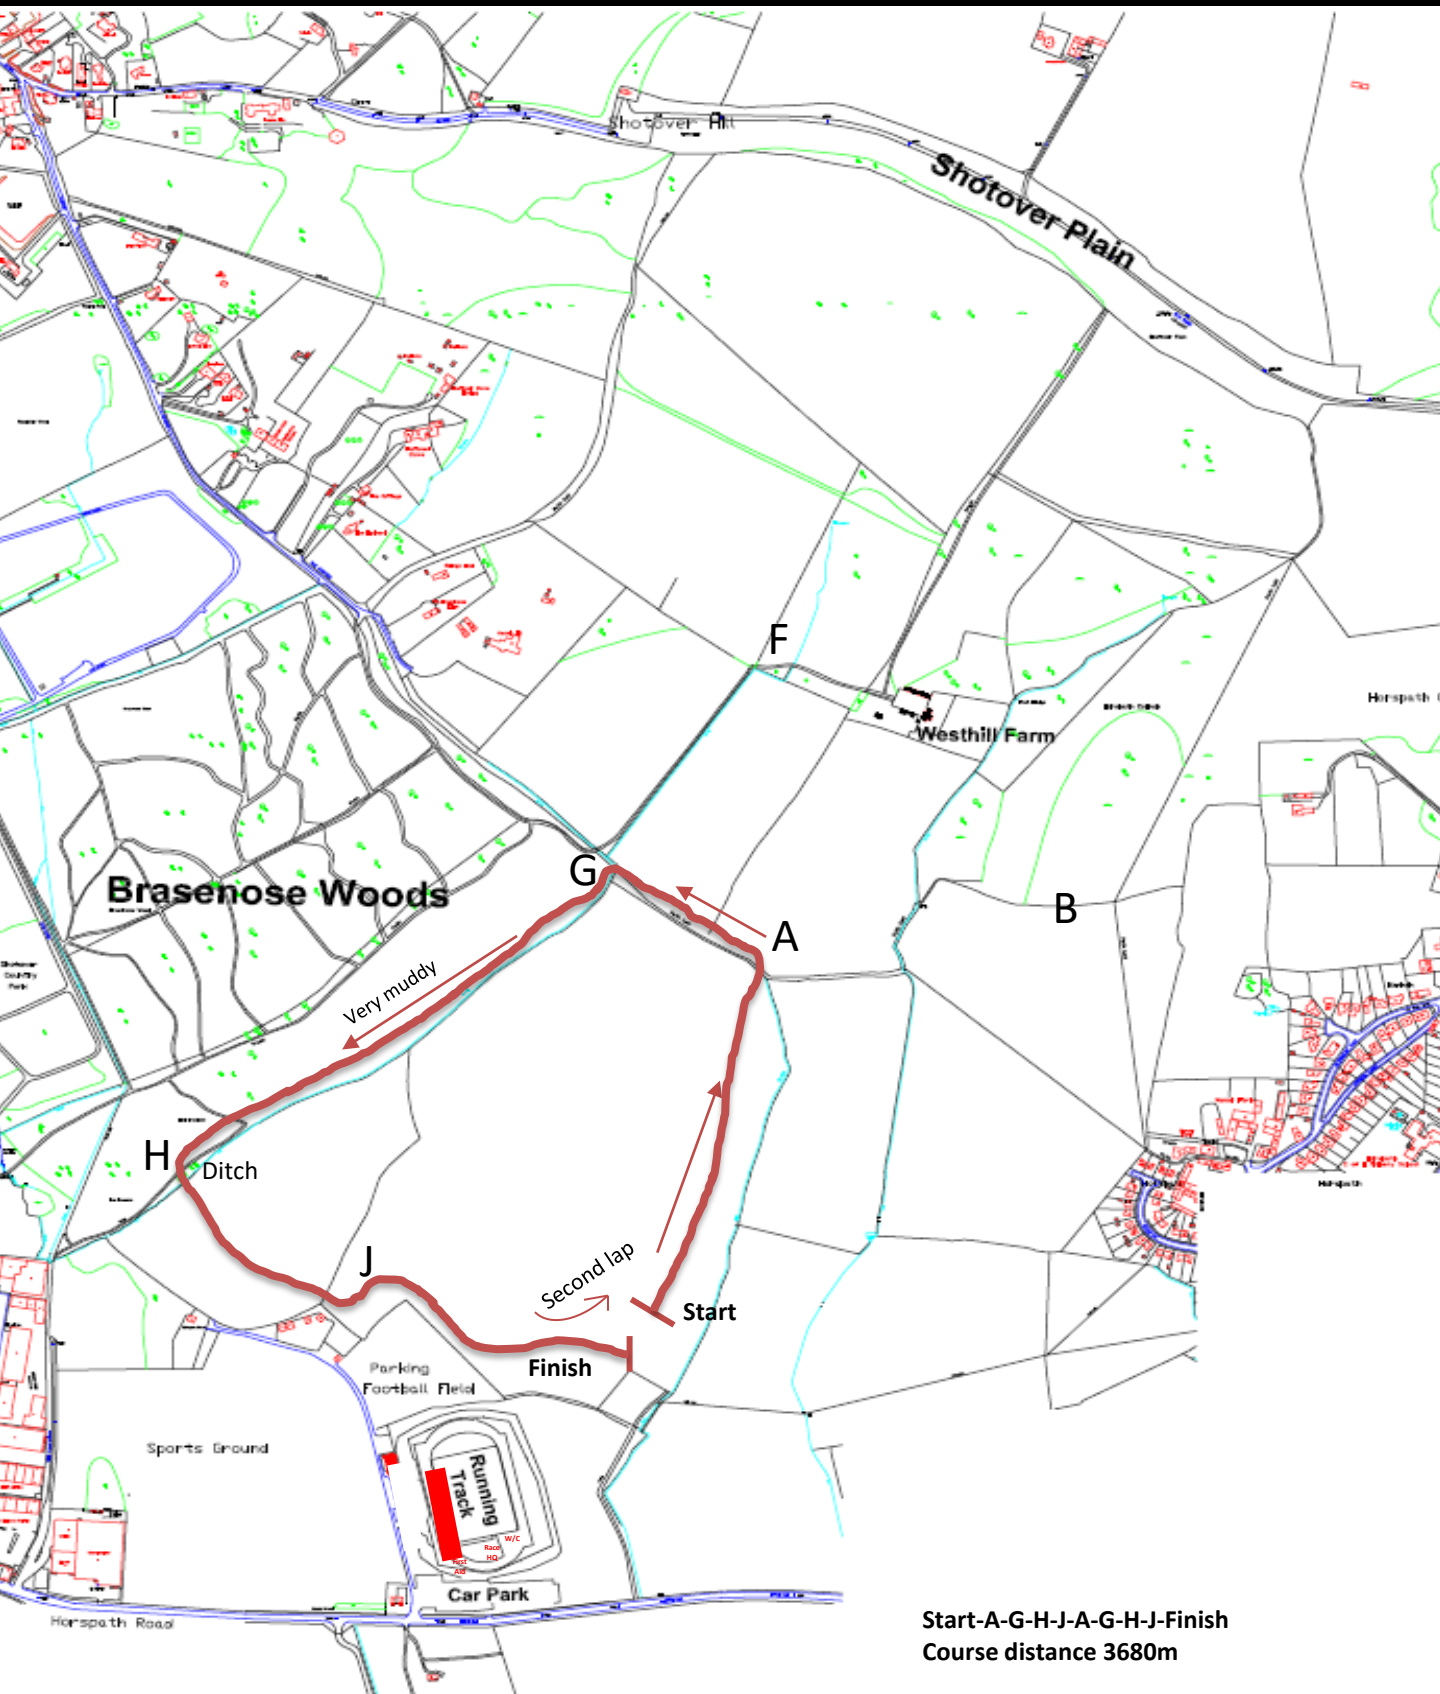

Race 3 U13 Girls at 12:00

Race 4 U13 Boys at 12:15

Chiltern League – County Champs - January 7<sup>th</sup> 2024, Shotover Park

Race 5 U15 Girls at 12:30

Race 6 U15 Boys at 12:45

Start-A-G-H-J-A-G-H-J-Finish  
Course distance 3680m

Chiltern League - February 10<sup>th</sup> 2024, Shotover Park  
Race 7 U17 & U20 Women at 13:00

Start-A-B-F-G-H-J-A-G-H-J-Finish  
Course distance 4720m

Chiltern League February 10<sup>th</sup> 2024, Shotover Park  
Race 8 Senior & Veteran Men at 13:30

Chiltern League - February 10<sup>th</sup> 2024, Shotover Park  
Race 10 Senior & Veteran Women at 14:35

Start-A-B-F-G-H-J-A-B-F-G-H-J-Finish  
Course distance 5740m