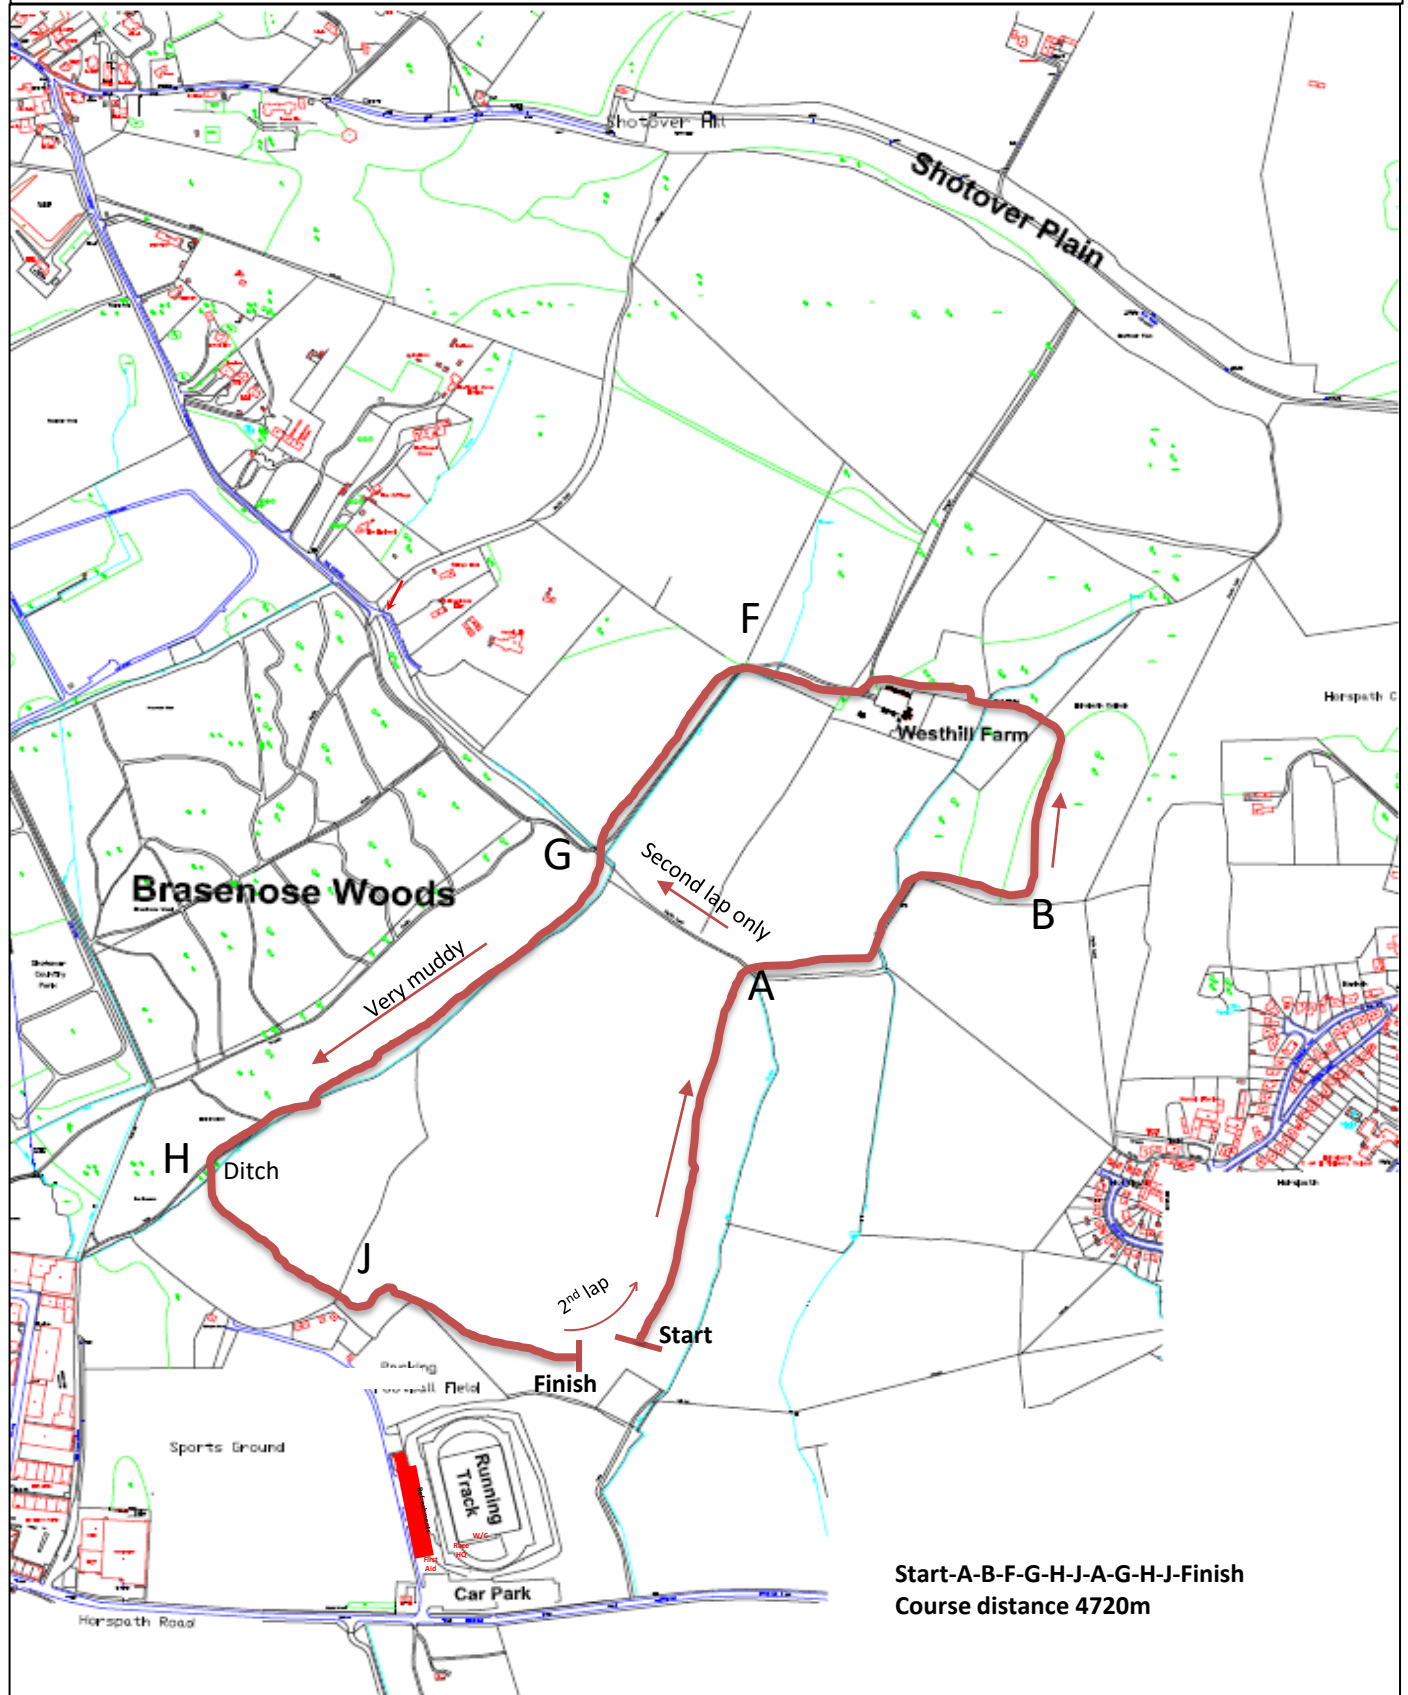

Chiltern League - February 10<sup>th</sup> 2024, Shotover Park

Race 1 U11 Girls at 11:30

Race 2 U11 Boys at 11:45

Start-A-G-H-J-Finish  
Course distance 1850m

Chiltern League - February 10<sup>th</sup> 2024, Shotover Park

Race 3 U13 Girls at 12:00

Race 4 U13 Boys at 12:15

Chiltern League – County Champs - January 7<sup>th</sup> 2024, Shotover Park

Race 5 U15 Girls at 12:30

Race 6 U15 Boys at 12:45

Start-A-G-H-J-A-G-H-J-Finish  
Course distance 3680m

Chiltern League - February 10<sup>th</sup> 2024, Shotover Park  
Race 7 U17 & U20 Women at 13:00

Start-A-B-F-G-H-J-A-G-H-J-Finish  
Course distance 4720m

Chiltern League February 10<sup>th</sup> 2024, Shotover Park  
Race 8 Senior & Veteran Men at 13:30

Chiltern League - February 10<sup>th</sup> 2024, Shotover Park  
Race 10 Senior & Veteran Women at 14:35

Start-A-B-F-G-H-J-A-B-F-G-H-J-Finish  
Course distance 5740m