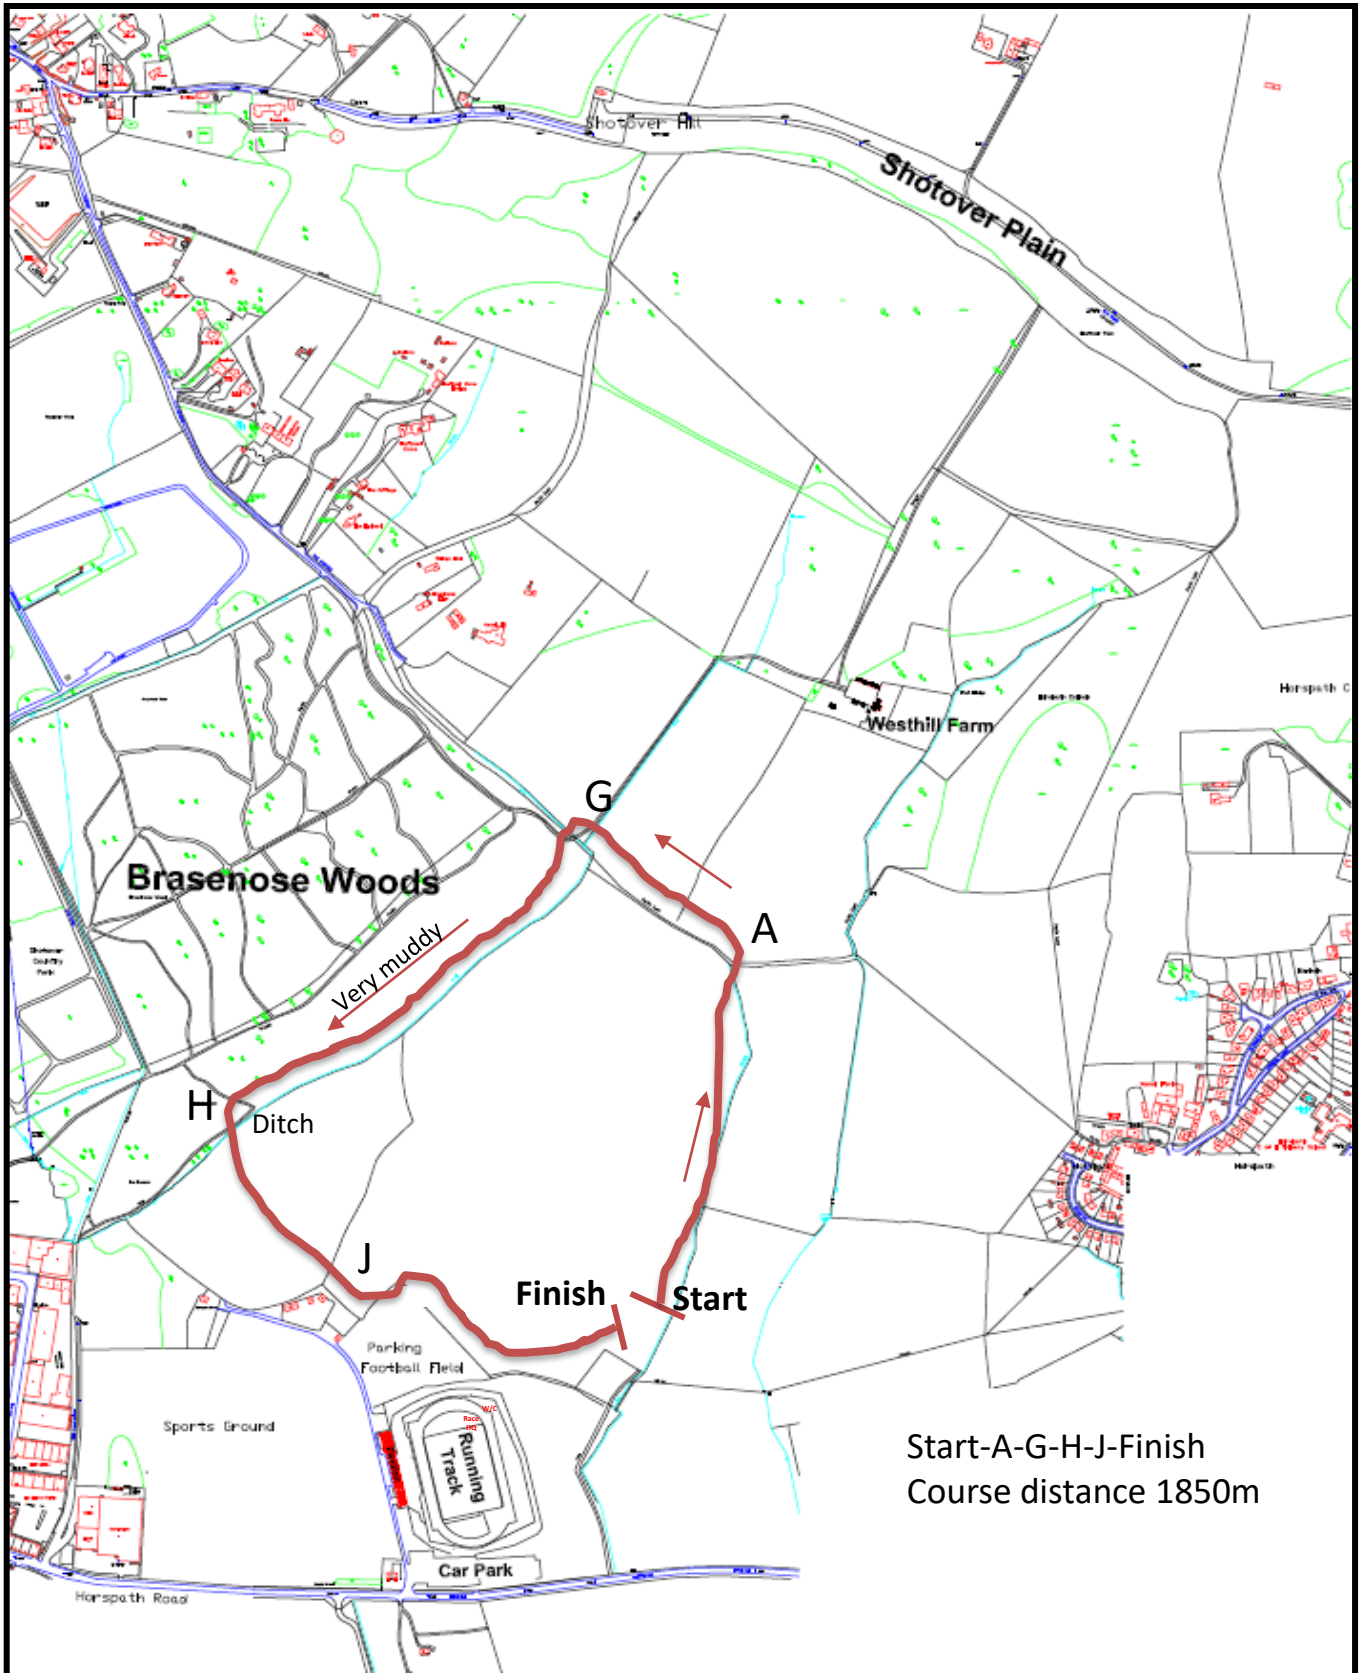

Chiltern League - February 10<sup>th</sup> 2024, Shotover Park

Race 1 U11 Girls at 11:30

Race 2 U11 Boys at 11:45

Start-A-G-H-J-Finish  
Course distance 1850m

Chiltern League - February 10<sup>th</sup> 2024, Shotover Park

Chiltern League - February 10<sup>th</sup> 2024, Shotover Park  
Race 7 U17 & U20 Women at 13:00

Start-A-B-F-G-H-J-A-G-H-J-Finish  
Course distance 4720m

Chiltern League February 10<sup>th</sup> 2024, Shotover Park  
Race 8 Senior & Veteran Men at 13:30

Start-A-B-C-D-E-F-G-H-J-A-B-C-D-E-F-G-H-J-Finish  
Course distance 9120m

Chiltern League - February 10<sup>th</sup> 2024, Shotover Park  
Race 9 U17 Men at 14:30

Start-A-B-F-G-H-J-A-B-F-G-H-J-Finish  
Course distance 5740m

Chiltern League - February 10<sup>th</sup> 2024, Shotover Park  
Race 10 Senior & Veteran Women at 14:35

Start-A-B-F-G-H-J-A-B-F-G-H-J-Finish  
Course distance 5740m