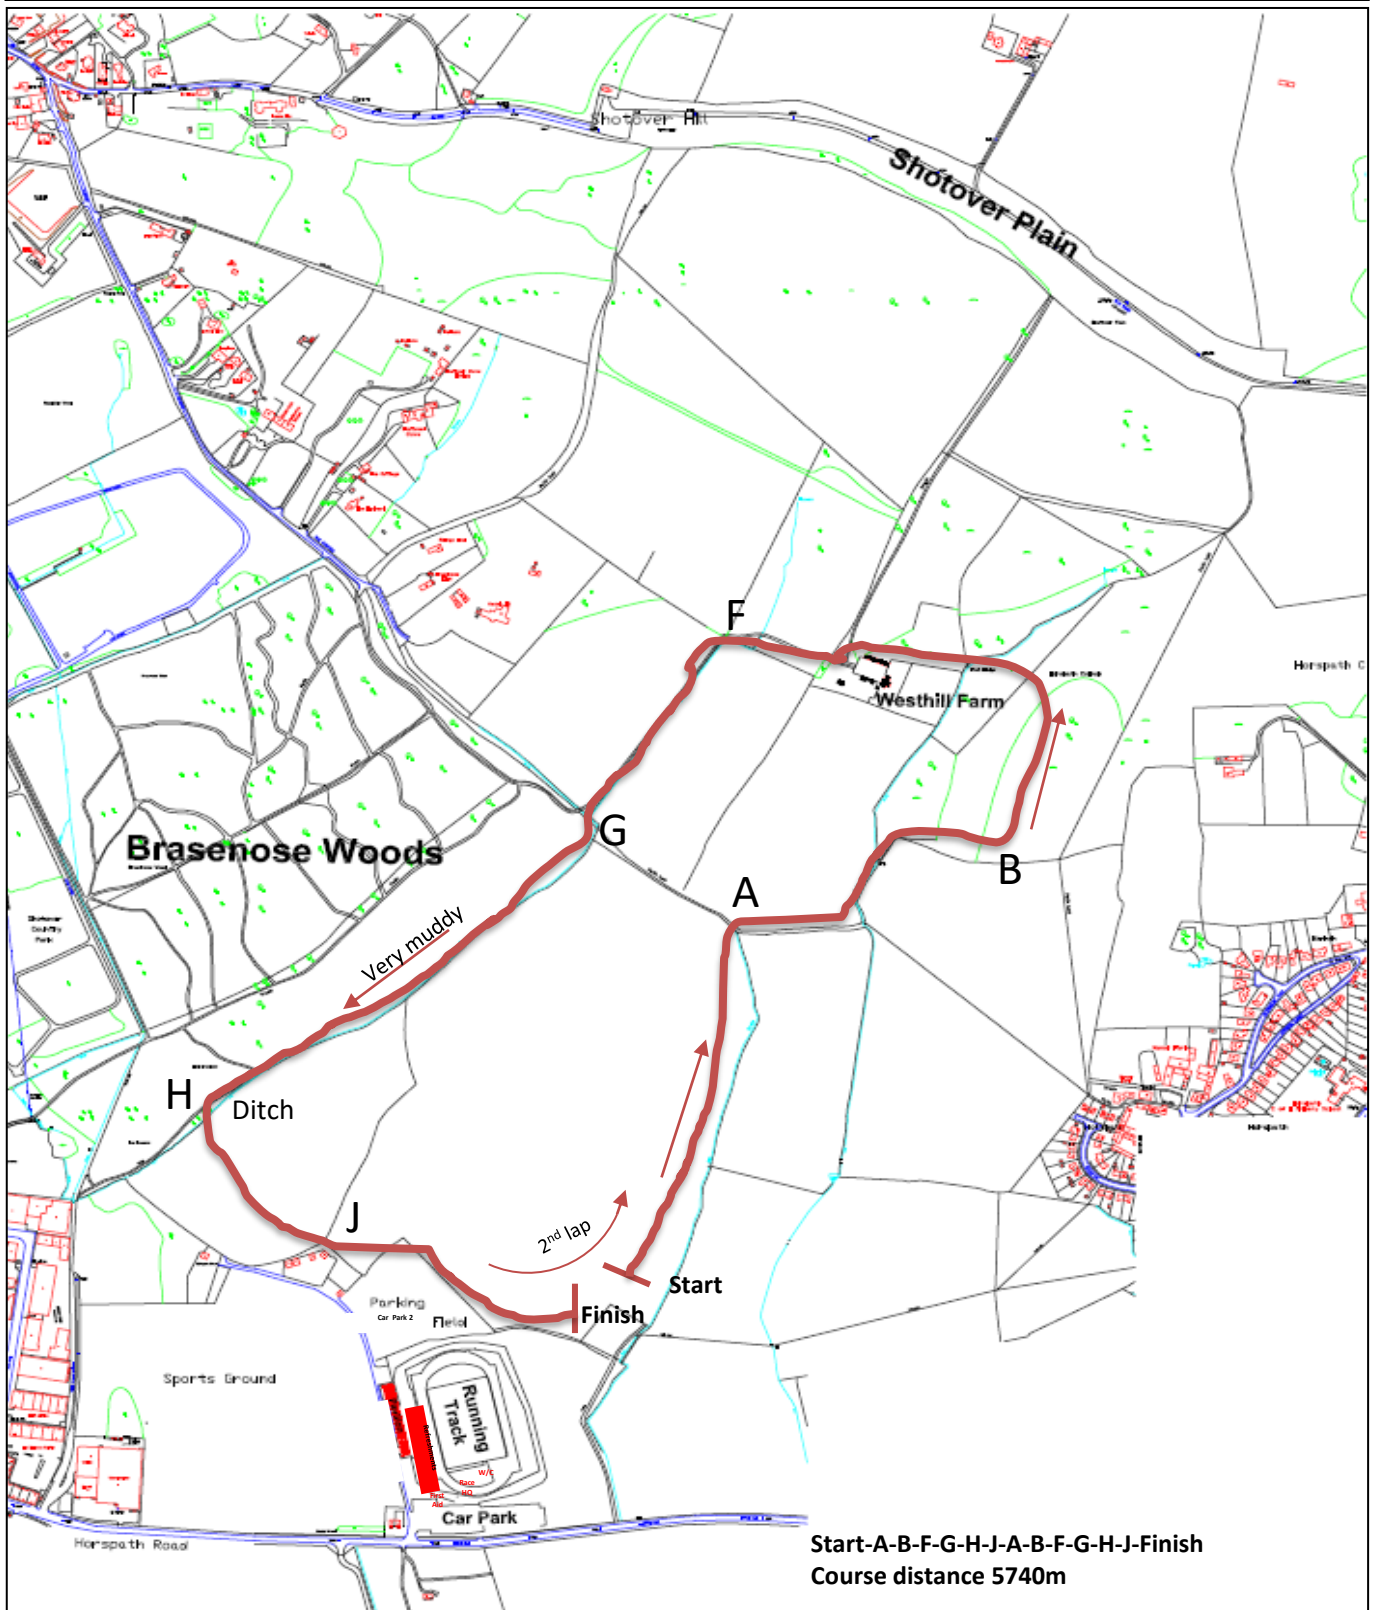

Chiltern League - February 10<sup>th</sup> 2024, Shotover Park  
Race 7 U17 & U20 Women at 13:00

Start-A-B-F-G-H-J-A-G-H-J-Finish  
Course distance 4720m

Chiltern League February 10<sup>th</sup> 2024, Shotover Park  
Race 8 Senior & Veteran Men at 13:30

Start-A-B-C-D-E-F-G-H-J-A-B-C-D-E-F-G-H-J-Finish  
Course distance 9120m

Chiltern League - February 10<sup>th</sup> 2024, Shotover Park  
Race 9 U17 Men at 14:30

Start-A-B-F-G-H-J-A-B-F-G-H-J-Finish  
Course distance 5740m

Chiltern League - February 10<sup>th</sup> 2024, Shotover Park  
Race 10 Senior & Veteran Women at 14:35

Start-A-B-F-G-H-J-A-B-F-G-H-J-Finish  
Course distance 5740m